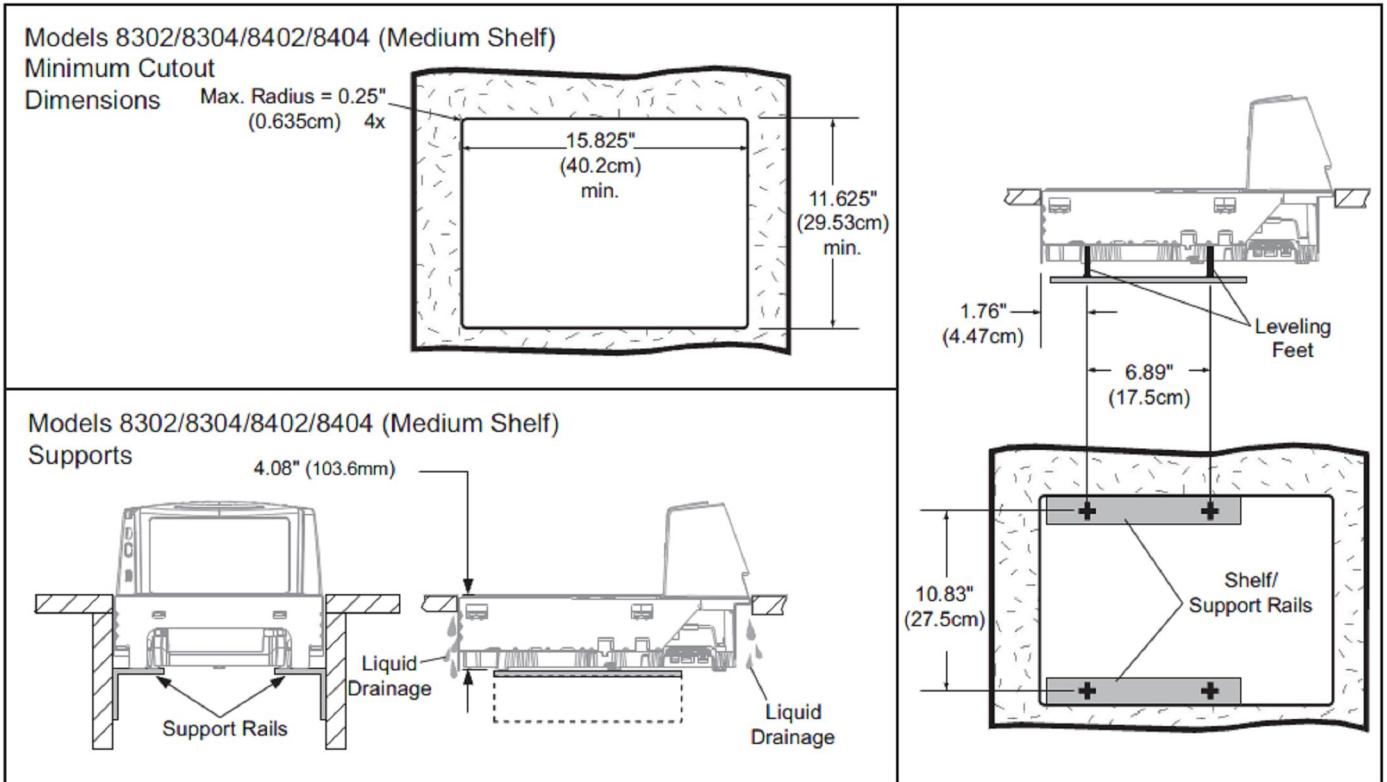

Medium Shelf Models 8302/8304/8402/8404 Cutout Dimensions

Medium Shelf Models 8302/8304/8402/8404 Scanner Reference Dimensions