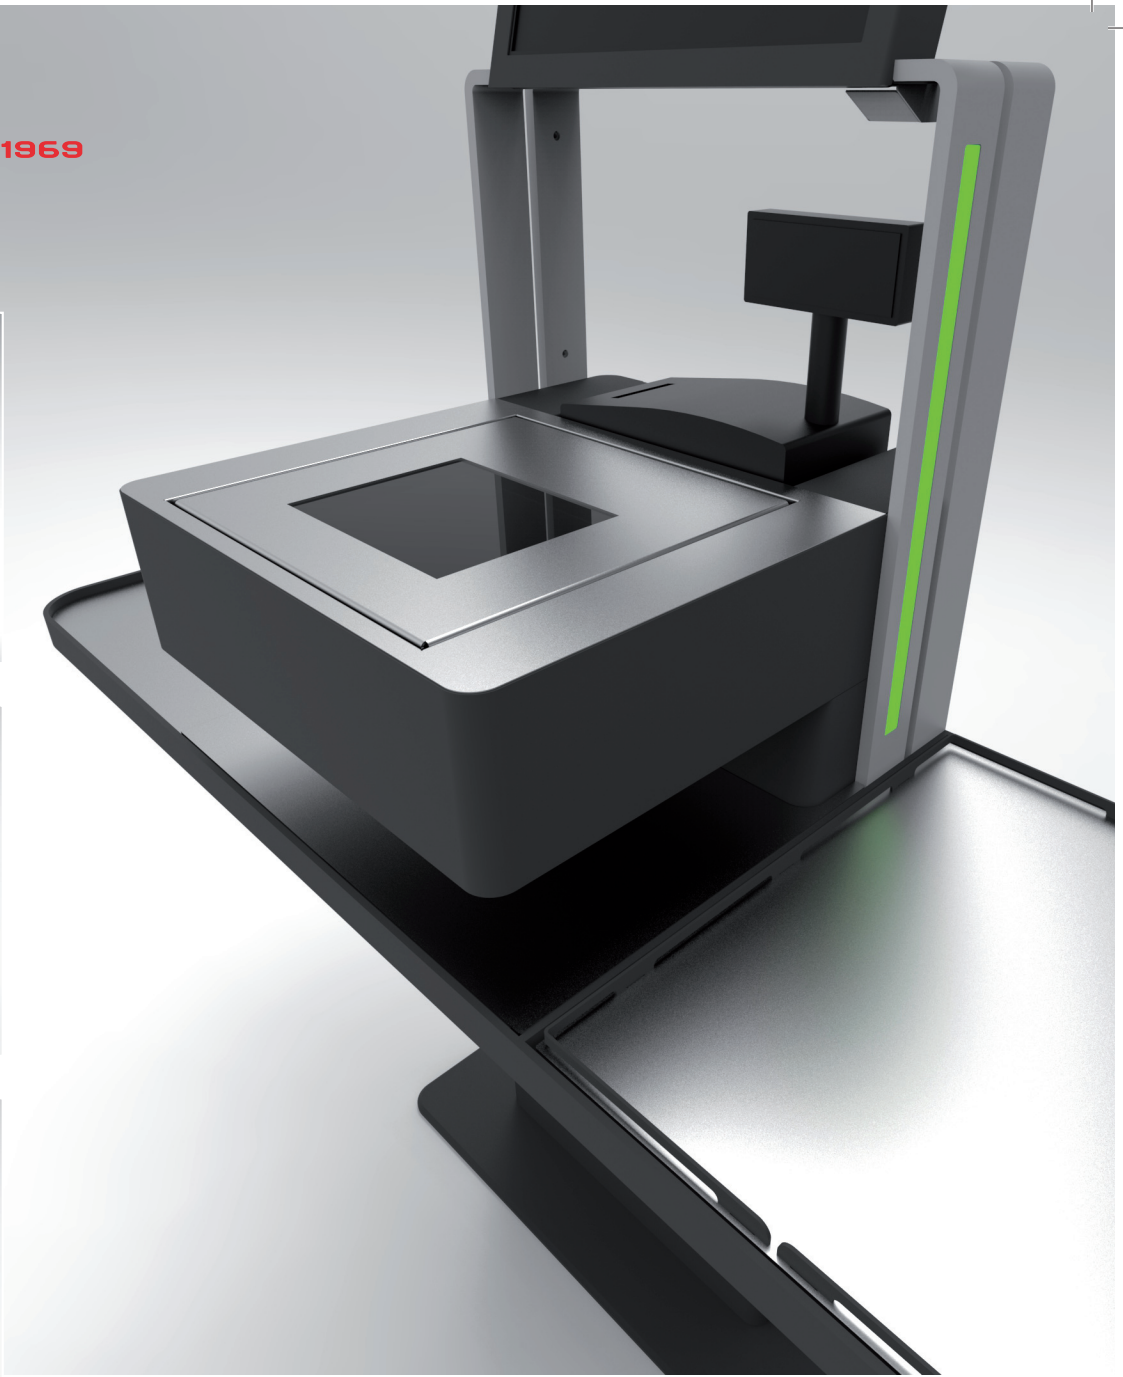

ELZAB 1969

DIMENSIONS (mm):

elzab.pl