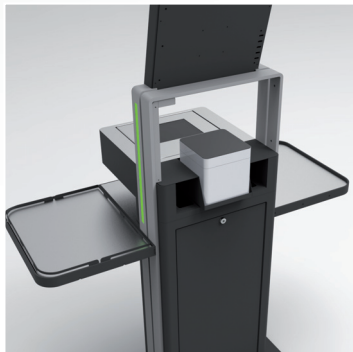

ELZAB 1969

DIMENSIONS (mm):

elzab.pl