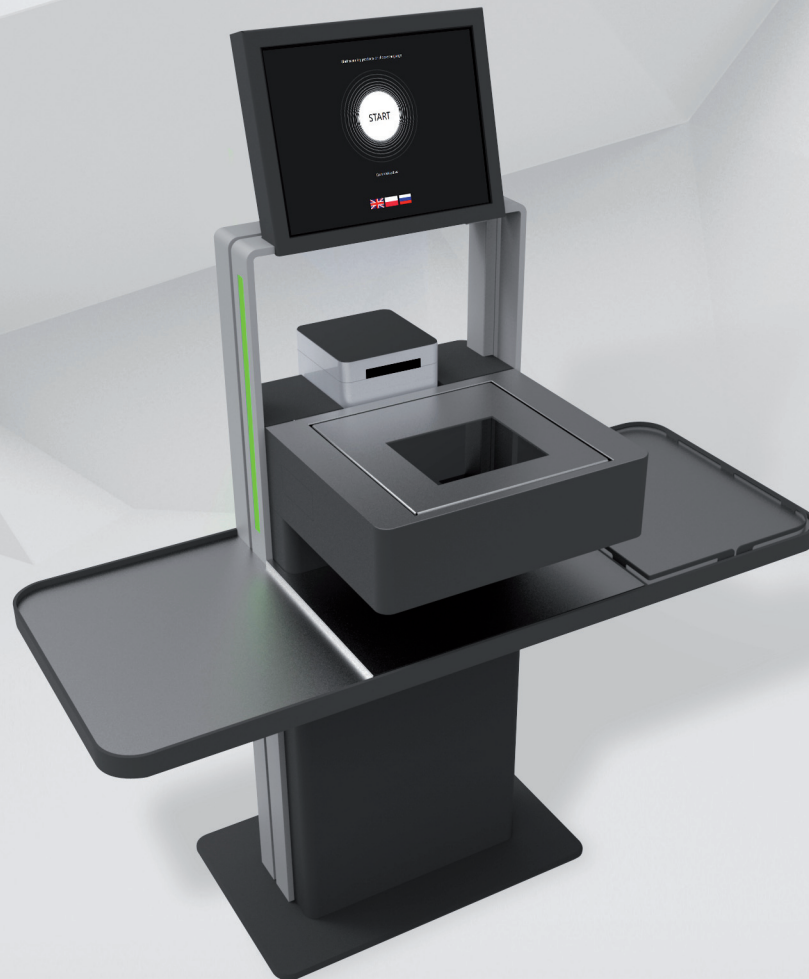

ELZAB 1969

ELZAB SELF-CHECKOUT WITH CARD PAYMENT MODULE

ELZAB self-checkout with card payment module is new to our offer.

It includes:

- Verification scale (bagging area)
- ELZAB Saturn II main scale
- Datalogic Magellan 3550 USB code scanner
- IIYAMA 15" touch screen
- Windows 10 IoT, SATADOM 64 GB flash drive, 4 GB RAM
- UPS (soft application shutdown during a power outage)
- user Interface

Advantages of a self-checkout include:

- shorter queues
- faster shopping, up to 20 products per basket on average
- personnel work time optimisation; employees may be assigned other tasks, which increases personnel efficiency
- increased customer satisfaction with an independent shopping process
- improved image of the business