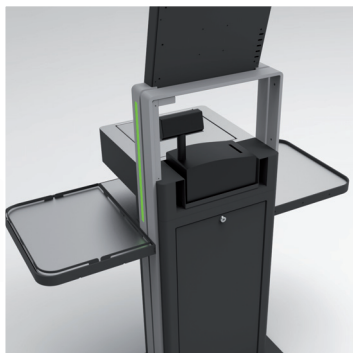

ELZAB 1969

DIMENSIONS (mm):

elzab.pl